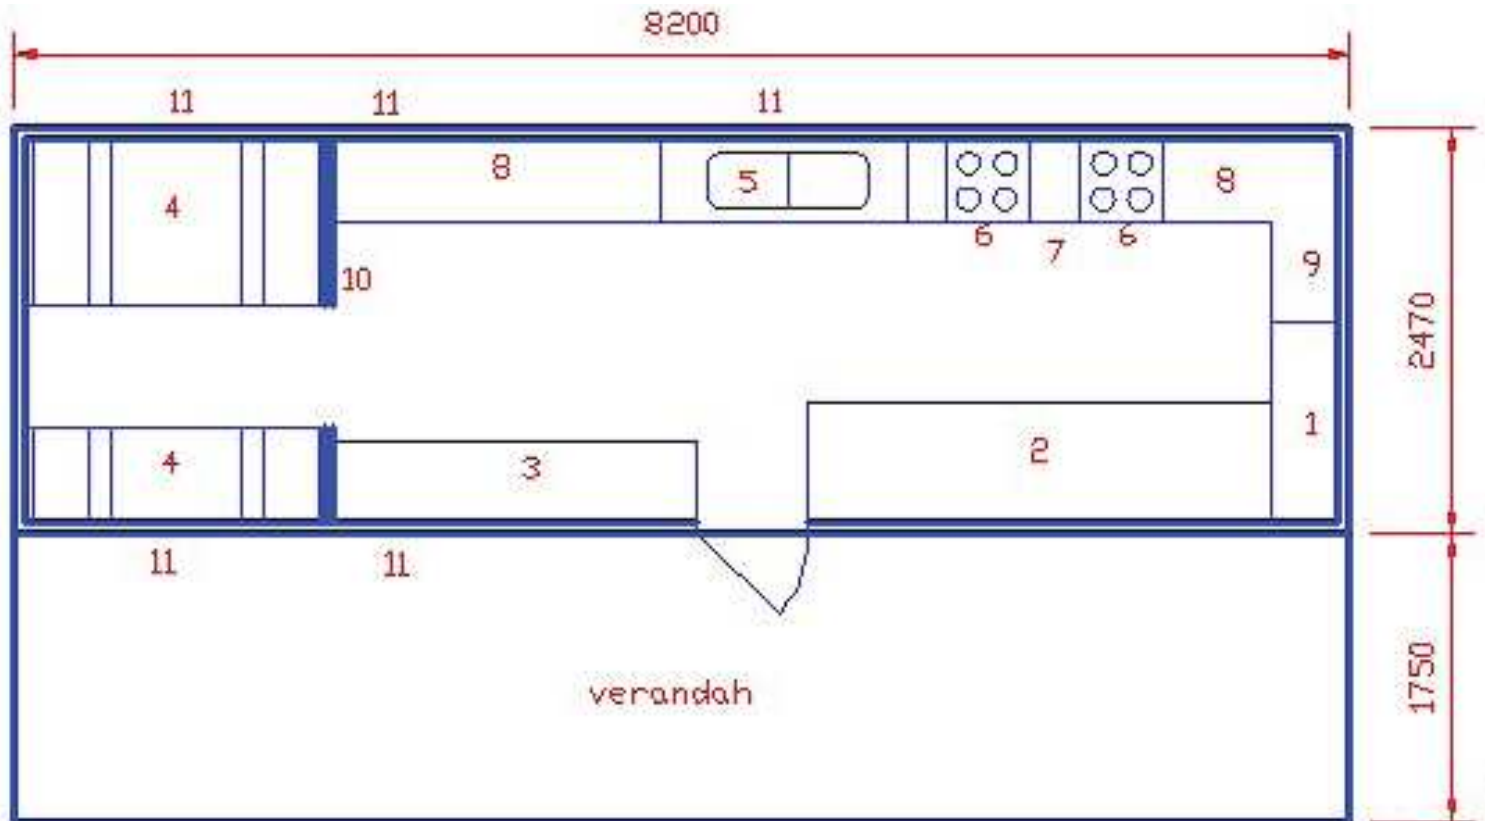

Datasheet

Portable Building Type T372 - Kitchen Dining (seats six people)

SPECIFICATION

Following is a list of features & fittings - to be read in conjunction with associated floor plan, legend and pictures:-

Floor Frame

- Galvanised steel
- 150 x 150 UC floor bearers
- 75 x 35 cold formed channel floor joists @ 400 spacing

Wall Frame

- Galvanised steel RHS
- Min. 50 x 50 studs @ max. 1200 spacing
- 50 x 25 intermediate studs
- 50 x 50 top and bottom plate
- 25 x 25 diagonal bracing

Roof Frame

- Galvanised steel RHS
- 50 x 50 ceiling joist @ max. 1200 spacing
- 50 x 25 intermediate joists @ max. 400 spacing
- Plywood roof bracing supported by 25 x 75 purlins
- Steel framed tables and seats
- Vinyl covered seats
- Provision for two 45kg gas bottles
- Industrial vinyl floor covering
- 2100 internal ceiling height
- Supplied with electrical safety certificate

FLOOR PLAN

(to be read in conjunction with associated legend and pictures.)

LEGEND

1. Provision for external storage of gas cylinders with internal overhead cabinets
2. 1500 high laminated shelf with provision for 2 refrigerators below
3. 900 high laminated bench with cabinets below
4. Laminated tables with vinyl upholstered seats either side
5. Double stainless steel sink and drain trays
6. Gas cook-top/grill with stainless steel hood and electric exhaust fan above
7. Gas oven
8. 900 high stainless steel bench with stainless steel splash back and cabinets below
9. Same as no. 8 plus overhead cabinets
10. Full height partition
11. Aluminium framed awning windows, each 750 x 500, with winders and insect screen