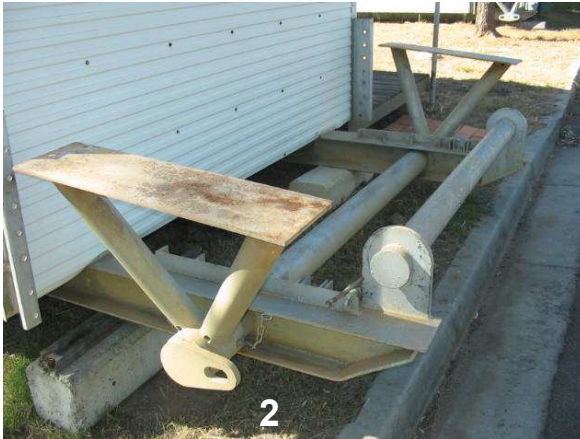

PICTURES

NB - the list price does not include the supply of the refrigerators